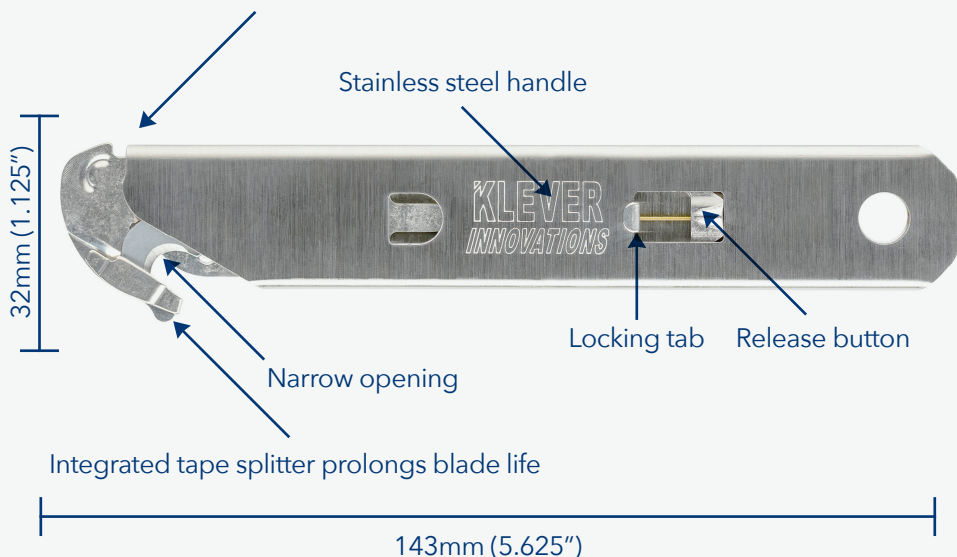

Suitable applications:

Cardboard	Tape
Strapping	Bag and sacks
Plastic film	Paper bags
Plastic Sheeting	Pallet coverings
Bubble wrap	

Removable carriage for easy sanitising